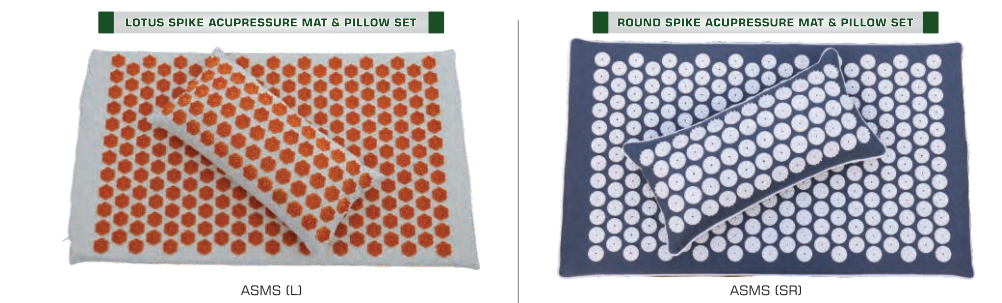

EPL-001 (Linen)

EPS-001 (Silk)

Eye Mask (Silk)- Velcro
Size- 71x12x7.5 CM

Eye Mask (Cotton Printed)

Product Specifications

Size in cm	22.5x10.5/ 24x10.5/ 22x10.5
Weight in kg	0.20
Outer Cover	Dyed/ Printed Cotton Sheeting/ Silk/ Linen/ Hemp
Inner Cover	Bleached Cotton Sheeting
Filling	Linseed and Dried Lavender mixture
Customization	Possible
Certification	REACH/ Organic Content Certificate (OCS) optional

ACUPRESSURE MASSAGE PRODUCTS

From Neck to Spine- Total Self care, Naturally.

Your choice supports fair practices, mindful production and a diverse community of skilled artisans working in balance and respect.

Energy

BALANCE THROUGH THERAUPIC PRESSURE

Acupressure Mat & Pillow Set

Product Specifications	Standard	Economy
Mat Size in cm	Length: 78, Width: 45	Length: 68, Width: 45
Shape of Button	Small round (SR)/ Large round (LR)/ Lotus (L)/ Spiral (S)/ Floral (F)	
Button Dia in cm	2.90 (SR)/ 3.20 (LR)/ 2.90 (L)/ 3.00 (S)/ 2.98	
Nr of Buttons	242 (SR)/ 210 (LR)/ 242 (L)/ 242 (S)/ 242 (F)	207 (SR)/ 189 (LR)/ 207 (L)/ 207 (S)/ 207 (F)
Nr of spikes per button	27 (SR)/ 42 (LR)/ 25 (L)/ 41 (S)/ 29 (F)	
Material	ABS/ HIPS Plastic	
Colour of Button	Milky white (Standard)/ Custom colours optional	
Fabric	Cotton Duck Canvas/ Linen/ Neoprene	
Fabric Colour	Options available	
Core/Filling	17 mm foam/ 20 mm Coconut fibre	17 mm foam
Certification	RoHS/ REACH/ OCS Optional	