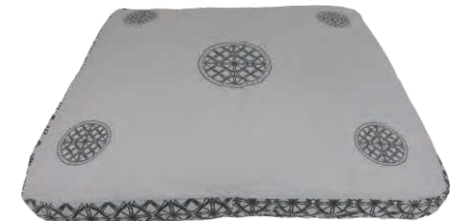

Meditation Mat: Zabuton

Meditation Mat: Zabuton

ZA-012 (D)