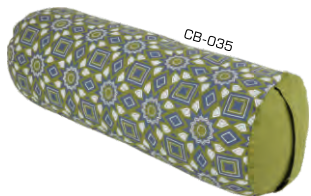

Bolster: Cylindrical

Product Specifications

	Bolster: Cylindrical
Size in cm	59 Length x 21.5 diameter
Weight in kg	2.00/ 4.00 (Cotton/ Buckwheat Hull)
Outer Cover	Dyed/ Printed Cotton Twill/ Cotton Canvas/ Linen
Inner Cover	Zippered Cotton Duck Canvas/ Sheeting
Filling	Buckwheat hull/ Cotton batting/ Kapok
Customization	Possible
Certification	REACH/ Organic Content Certificate (OCS) optional