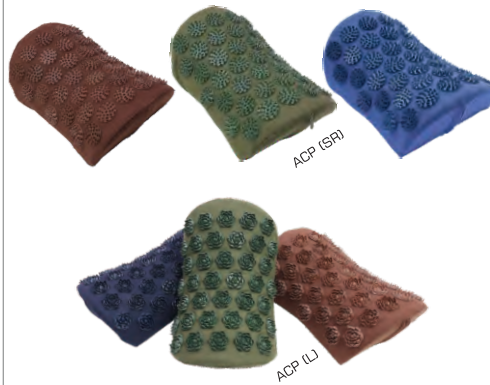

ACUPRESSURE CERVICAL PILLOW

Product Specifications

	Neck Pillow (BF)	Neck Pillow (MF)	Cervical Pillow
Pillow Size in cm	L: 44, W: 22	L: 44, W: 15, H: 10	L: 26, W: 16, H: 9
Shape of Button	Small round (SR)/ Large round (LR)/ Lotus (L)/ Spiral (S)/ Floral (F)		
Button Dia in cm	2.9 (SR)/ 3.2 (LR)/ 2.9 (L)		
Nr of Buttons	58 (SR)/ 53 (LR)/ 58 (L)	92 (SR)/ 74 (LR)/ 92 (L)	38 (SR)/ 38 (L)/ 38 (S)/ 38 (F)
Nr of spikes per buttons	27 (SR)/ 42 (LR)/ 25 (L)		
Material	ABS/ HIPS Plastic		
Colour of Button	Milky white (Standard)/ Custom colours optional		
Fabric	Cotton Duck Canvas/ Linen		
Fabric Colour	Options available		
Core/Filling	Buckwheat hull (BF)	Memory foam (MF)	PU foam
Certification	RoHS/ REACH/ OCS Optional