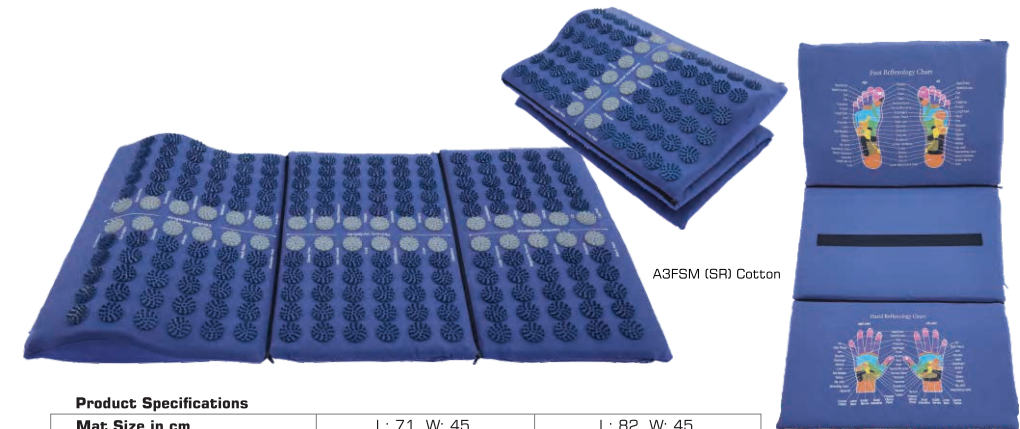

Travel/ Foldable Acupressure Mat

Product Specifications

Mat Size in cm	L: 71, W: 45	L: 82, W: 45
Shape of Button	Small Round (SR)/ Lotus (L)	
Nr of Buttons	192	204
Nr of spikes per Button	27/ 25	
Material	ABS/ HIPS Plastic	
Colour of Button	Custom colours optional	
Outer Fabric	Cotton Duck Canvas/ Linen	
Inner Fabric	Cotton Sheeting	
Fabric Colour	Options available	
Core	20 mm Coconut fibre/ 22 mm Foam	
Headrest filling	Coconut fibre with foam	
Certification	RoHS/ REACH/ OCS Optional