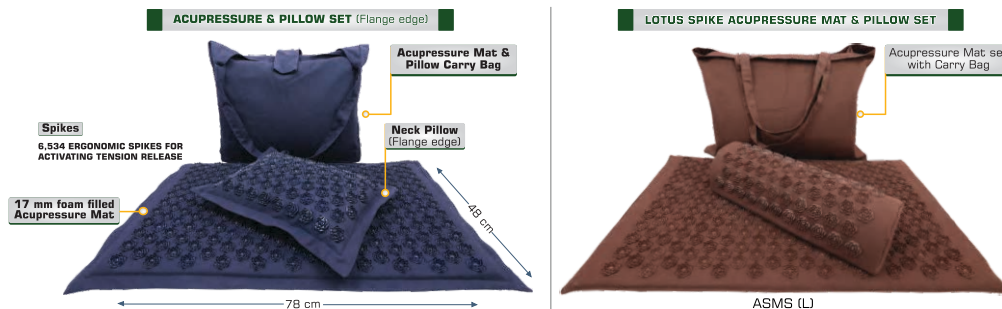

Acupressure Mat & Pillow Set

Product Specifications	Standard	Economy
Mat Size in cm	Length: 78, Width: 45	Length: 68, Width: 45
Shape of Button	Small round (SR)/ Large round (LR)/ Lotus (L)/ Spiral (S)/ Floral (F)	
Button Dia in cm	2.90 (SR)/ 3.20 (LR)/ 2.90 (L)/ 3.00 (S)/ 2.98	
Nr of Buttons	242 (SR)/ 210 (LR)/ 242 (L)/ 242 (S)/ 242 (F)	207 (SR)/ 189 (LR)/ 207 (L)/ 207 (S)/ 207 (F)
Nr of spikes per button	27 (SR)/ 42 (LR)/ 25 (L)/ 41 (S)/ 29 (F)	
Material	ABS/ HIPS Plastic	
Colour of Button	Milky white (Standard)/ Custom colours optional	
Fabric	Cotton Duck Canvas/ Linen/ Neoprene	
Fabric Colour	Options available	
Core/Filling	17 mm foam/ 20 mm Coconut fibre	17 mm foam
Certification	RoHS/ REACH/ OCS Optional