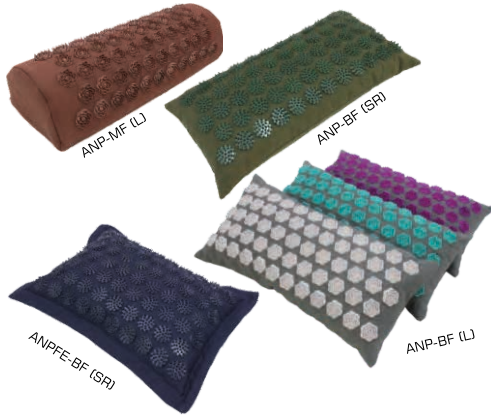

Acupressure Neck & Cervical Pillow

ACUPRESSURE NECK PILLOW