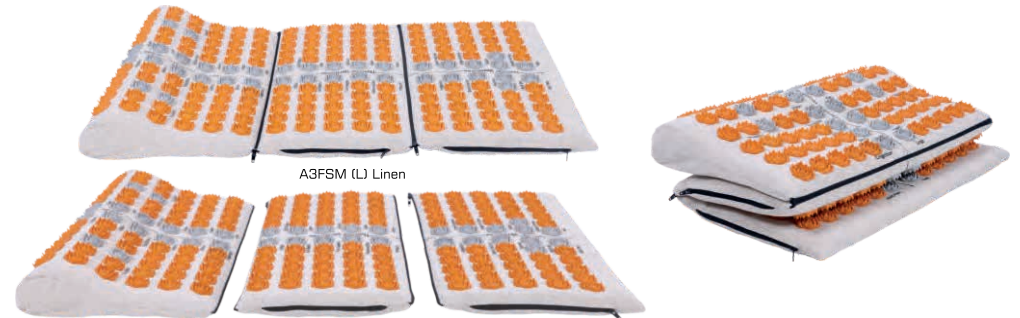

Travel/ Foldable Acupressure Mat

Product Specifications

Mat Size in cm	L: 71, W: 45	L: 82, W: 45
Shape of Button	Small Round (SR)/ Lotus (L)	
Nr of Buttons	192	204
Nr of spikes per Button	27/ 25	
Material	ABS/ HIPS Plastic	
Colour of Button	Custom colours optional	
Outer Fabric	Cotton Duck Canvas/ Linen	
Inner Fabric	Cotton Sheeting	
Fabric Colour	Options available	
Core	20 mm Coconut fibre/ 22 mm Foam	
Headrest filling	Coconut fibre with foam	
Certification	RoHS/ REACH/ OCS Optional