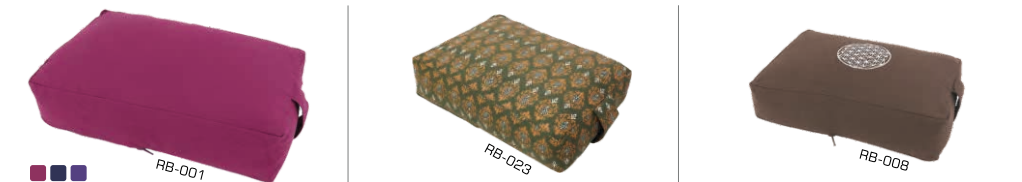

Bolster: Oval/ Rectangular

Product Specifications

	Bolster: Oval	Bolster: Rectangular
Size in cm	63x30x15	50x30x15/ 35x23x8/ 38x12x10
Weight in kg	2.70	1.95 (cotton)/ 0.90 (cotton)/ 0.90 (buckwheat)
Outer Cover	Dyed Cotton Twill/ Canvas/ Linen	
Inner Cover	Zippered Cotton duck canvas/ Sheeting	
Filling	Kapok/ cotton batting	Kapok/ cotton batting/ buckwheat hull