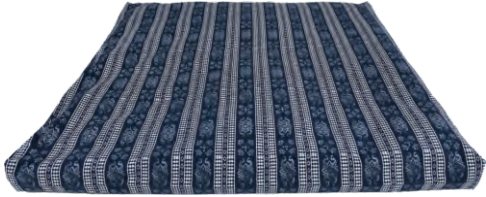

ZA-007 (DL)