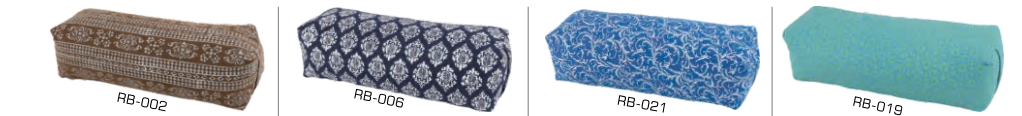

Bolster: Oval/ Rectangular

Product Specifications

	Bolster: Oval	Bolster: Rectangular
Size in cm	63x30x15	50x30x15/ 35x23x8/ 38x12x10
Weight in kg	2.70	1.95 (cotton)/ 0.90 (cotton)/ 0.90 (buckwheat)
Outer Cover	Dyed Cotton Twill/ Canvas/ Linen	
Inner Cover	Zippered Cotton duck canvas/ Sheeting	
Filling	Kapok/ cotton batting	Kapok/ cotton batting/ buckwheat hull